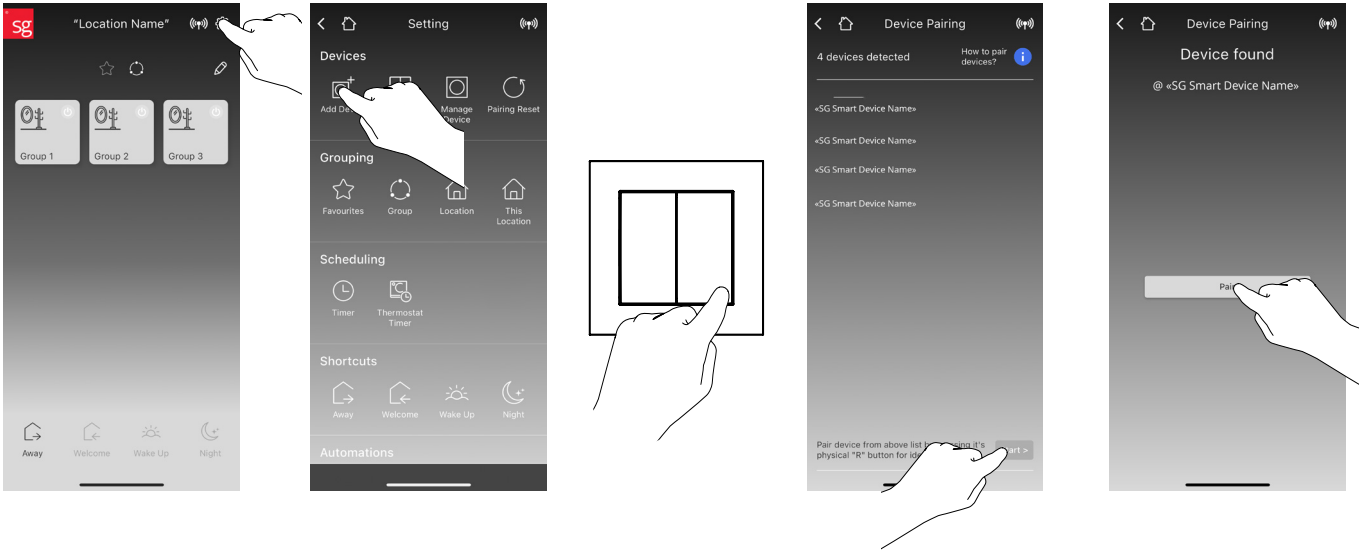

Pairing

Button Settings Smart Switch